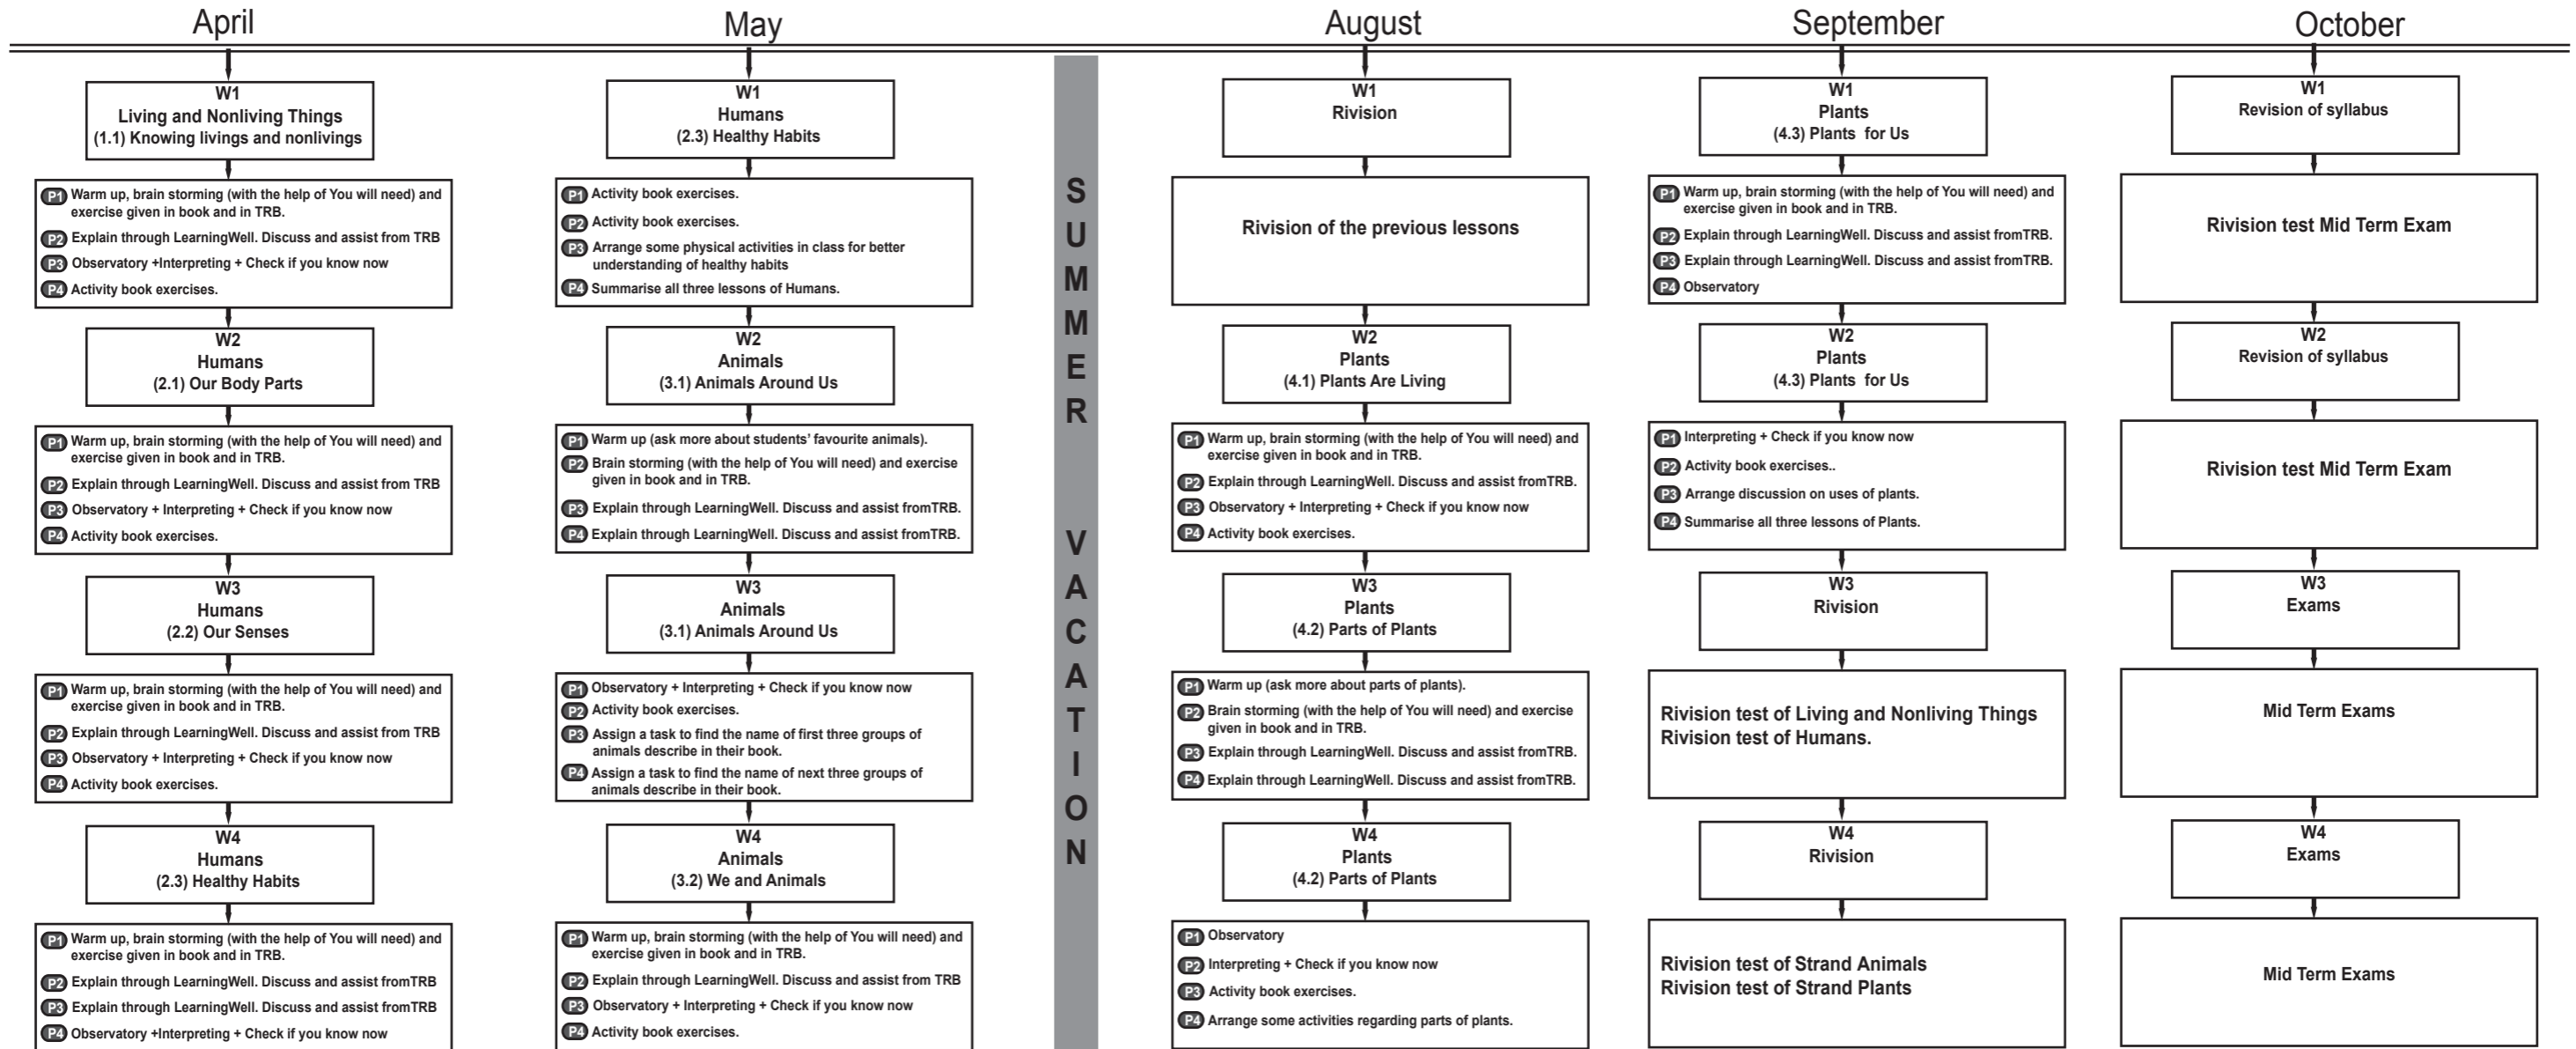

Lesson Planner GS 1 (First Term)

SUMMER VACATION